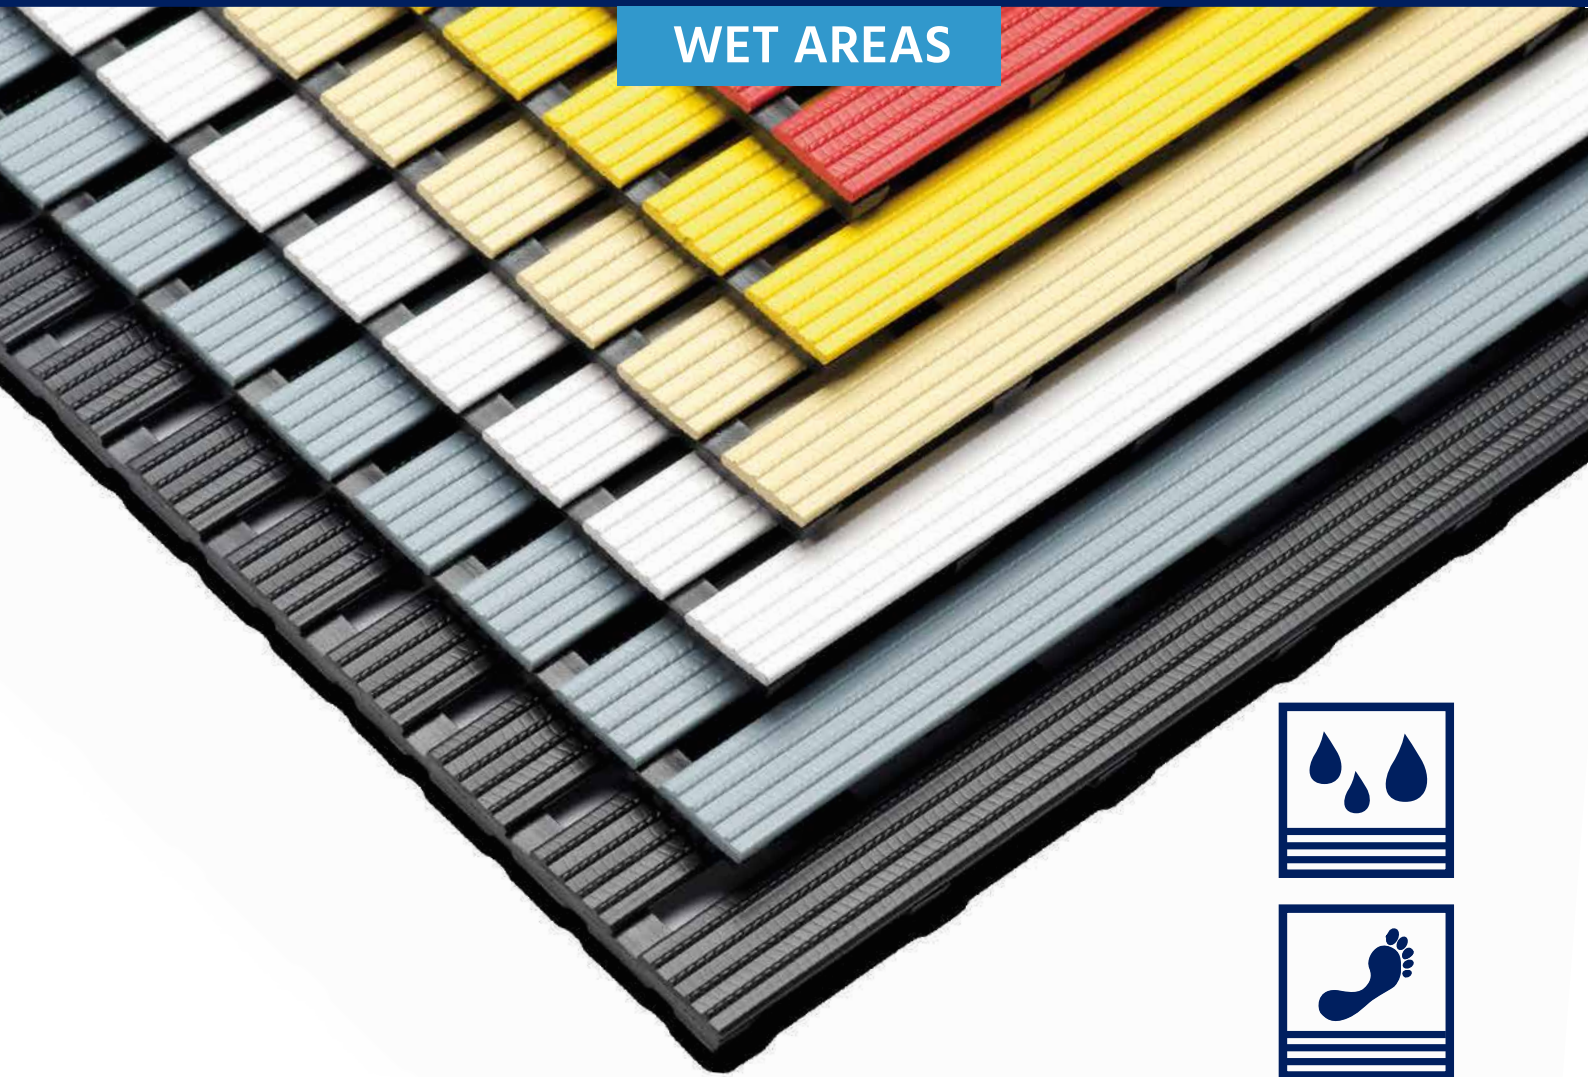

WET AREAS

PROPERTIES

EHA – ManuPlast bath gratings are safe, rollable, and slip resistant.

AREAS OF USE

Swimming pools and therapeutic baths, changing and locker rooms, saunas, health resort facilities, hospitals etc.

COLOR OPTIONS

Blue

Red

Yellow

Beige

White

Grey

Black

WET AREAS

EHA – ManuPlast bath gratings are made of durable, pore-free, impact resistant high-grade unplasticized PVC. The top profiles are arranged across the walking direction.

Safety profiles prevent slips and make sure pools, baths or saunas can be safely enjoyed.

ARTIKELNUMMERN

Color	60 cm	80 cm	100 cm
Black	88003	88002	88001
Blue	88403	88402	88401
Red	88503	88502	88501
Beige	88603	88602	88601
Grey	88703	88702	88701
White	88803	88802	88801
Yellow	88903	88902	88901