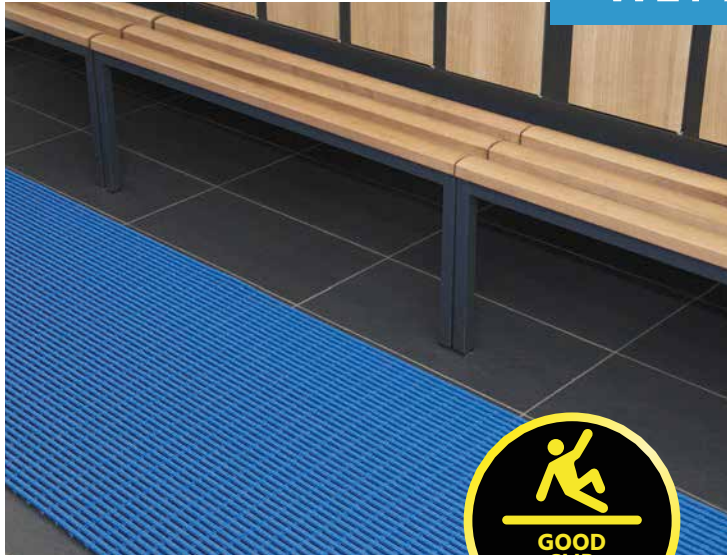

EHA – WET ROOM MATS

ANTI-SKID BACK PROFILES KEEP
THE MAT SAFELY ON THE FLOOR

WET AREAS